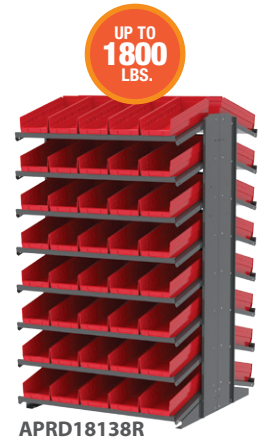

Shelf Bin Pick Rack & Shelving Systems

12" Deep Single-Sided Pick Rack Systems			Bin Dimensions (In.)			Bin Qty.
Model No.	Description	Bin Model No.	L	W	H	
APRS110	Rack with Shelf Bins	30110	11%	2¾	4	96
APRS120	Rack with Shelf Bins	30120	11%	4%	4	64‡
APRS130	Rack with Shelf Bins	30130	11%	6%	4	40‡
APRS150	Rack with Shelf Bins	30150	11%	8%	4	32‡
APRS170	Rack with Shelf Bins	30170	11%	11%	4	24

12" Deep Double-Sided Pick Rack Systems			Bin Dimensions (In.)			Bin Qty.
Model No.	Description	Bin Model No.	L	W	H	
APRD110	Rack with Shelf Bins	30110	11%	2¾	4	192
APRD120	Rack with Shelf Bins	30120	11%	4%	4	128‡
APRD130	Rack with Shelf Bins	30130	11%	6%	4	80‡
APRD150	Rack with Shelf Bins	30150	11%	8%	4	64‡
APRD170	Rack with Shelf Bins	30170	11%	11%	4	48

18" Deep Single-Sided Pick Rack Systems			Bin Dimensions (In.)			Bin Qty.
Model No.	Description	Bin Model No.	L	W	H	
APRS18128	Rack with Shelf Bins	30128	17%	4%	4	72‡
APRS18138	Rack with Shelf Bins	30138	17%	6%	4	48‡
APRS18158	Rack with Shelf Bins	30158	17%	8%	4	36‡
APRS18178	Rack with Shelf Bins	30178	17%	11%	4	24

18" Deep Double-Sided Pick Rack Systems			Bin Dimensions (In.)			Bin Qty.
Model No.	Description	Bin Model No.	L	W	H	
APRD18128	Rack with Shelf Bins	30128	17%	4%	4	132‡
APRD18138	Rack with Shelf Bins	30138	17%	6%	4	84‡
APRD18158	Rack with Shelf Bins	30158	17%	8%	4	72‡
APRD18178	Rack with Shelf Bins	30178	17%	11%	4	48