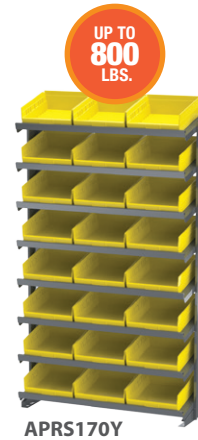

Shelf Bin Steel Shelving Systems		Bin Dimensions (In.)			Shelf Dimensions (In.)			Quantity									
Model No.	Description	L	W	H	D	L	H	# of Bins	Shelves								
								AS1279110	12" Shelving with 30110 Bins	11%	2¾	4	12	36	79	144	13
AS1279120	12" Shelving with 30120 Bins	11%	4%	4	12	36	79	96	13								
AS1279130	12" Shelving with 30130 Bins	11%	6%	4	12	36	79	60	13								
AS1279150	12" Shelving with 30150 Bins	11%	8%	4	12	36	79	48	13								
AS1279170	12" Shelving with 30170 Bins	11%	11%	4	12	36	79	36	13								
AS1879128	18" Shelving with 30128 Bins	17%	4%	4	18	36	79	96	13								
AS1879138	18" Shelving with 30138 Bins	17%	6%	4	18	36	79	60	13								
AS1879158	18" Shelving with 30158 Bins	17%	8%	4	18	36	79	48	13								
AS1879178	18" Shelving with 30178 Bins	17%	11%	4	18	36	79	36	13