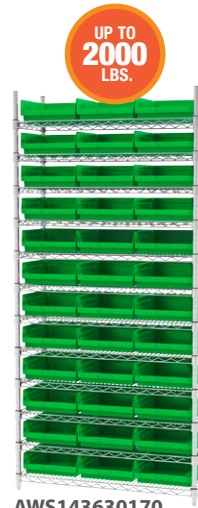

APRS170Y

AWS143630170