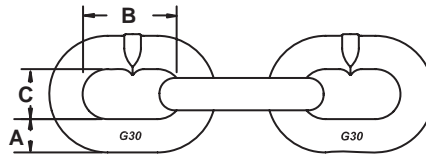

## G30 Chain

Gr-30, commonly called Proof Coil, is manufactured to meet ASTM & NACM specifications. Typical uses include barrier chains, trailer safety chains, light construction, marine industry, etc. Gr-30 is available in a wide assortment of finishes and packaged configurations. "Gr-30 is not to be used for overhead lifting".

Chain Size	Working Load Limit	A	B	C	App. Weight	App. No of Links
<b>Imperial</b>						
in.	lb.	in.	in.	in.	lb.	per ft.
3/16	800	0.213	0.970	0.360	0.37	12.37
1/4	1,300	0.270	1.220	0.460	0.60	9.84
5/16	1,900	0.309	1.220	0.460	0.81	9.84
3/8	2,650	0.386	1.370	0.600	1.33	8.76
1/2	4,500	0.500	1.730	0.810	2.27	6.94
5/8	6,900	0.625	1.916	0.855	3.63	6.26
3/4	10,600	0.781	2.397	1.070	5.68	5.01

Chain Size	Self Colored Finish				Zinc Plated Finish					Hot Dipped Galvanized Finish						
	Full Drum	Length	Half Drum	Length	Full Drum	Length	Half Drum	Length	Pail	Length	Full Drum	Length	Half Drum	Length	Pail	Length
<b>Imperial</b>																
in.	ft.		ft.		ft.		ft.		ft.		ft.		ft.		ft.	
3/16	671040	850	671094	500	671440	850	671494	500	671410	250	671340	850	671394	500	671310	250
1/4	671041	800	671091	400	671441	800	671491	400	671411	140	671341	800	671391	400	671311	140
5/16	671042	550	671092	275	671442	550	671492	275	671412	90	671342	550	671392	275	671312	90
3/8	671043	400	671093	200	671443	400	671493	200	671413	60	671343	400	671393	200	671313	60
1/2	671065	350	671045	200	-	-	671445	200	671415	40	671345	200	671395	100	671315	40
5/8	-	-	671046	150	-	-	-	-	-	-	671366	250	671346	150	-	-
3/4	671067	170	671047	100	-	-	-	-	-	-	671367	170	671347	100	-	-

## G30 Hanger Chain

Chain Size	Working Load Limit	Product Code	L	Finish	Weight
<b>Imperial</b>					
in.	lb.		ft.		lb.
1/4	1,300	601710	3	Self Colored	2.10
1/4	1,300	631001	3' 6"	Self Colored	2.40
1/4	1,300	601711	4	Self Colored	2.70
1/4	1,300	601712	5	Self Colored	3.00
1/4	1,300	601713	6	Self Colored	3.90
1/4	1,300	601714	7	Self Colored	4.50
1/4	1,300	601715	8	Self Colored	5.10
5/16	1,900	631012	6	Self Colored	5.60