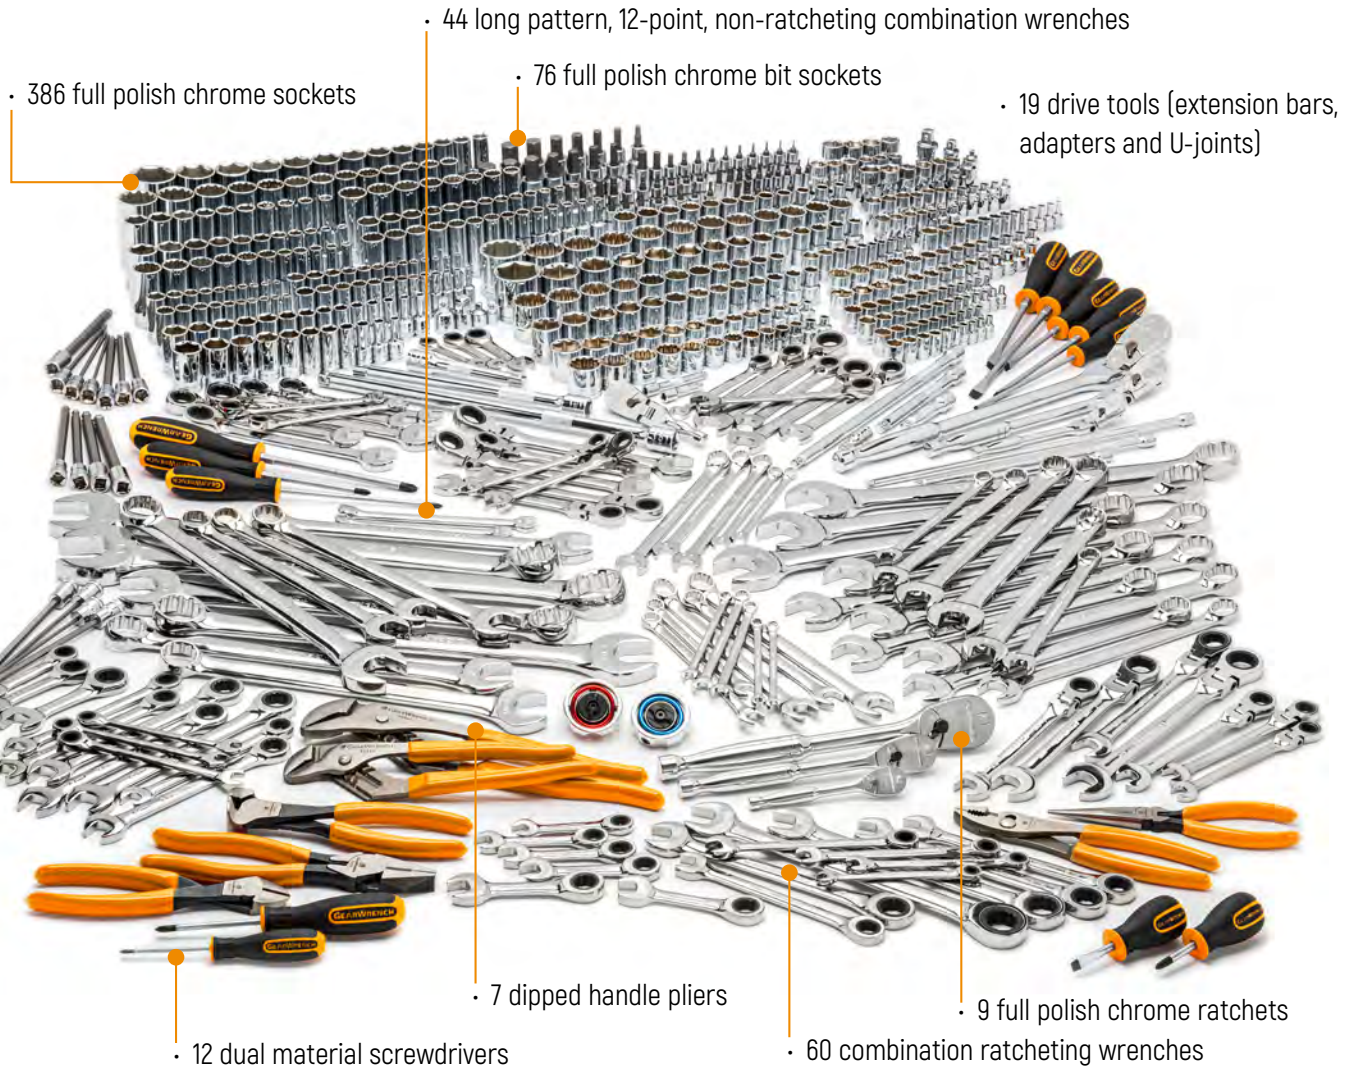

613-Pc Master Mechanic's Hand Tool Set

Part Number	Description					
89060	613-Pc Master Mechanic's Hand Tool Set					
Product Type	Unit Count	Sizes Included	Product Type	Unit Count	Sizes Included	
Standard Handle Ratchet	3	1/4"x1, 3/8"x1, 1/2"x1	Phillips® Bit Socket	3	3/8"x3	
Flex Head Ratchet	3	1/4"x1, 3/8"x1, 1/2"x1	Pozidriv® Bit Socket	1	3/8"x1	
Stubby Flex Head Ratchet	1	3/8"x1	12pt Long Pattern Non-Ratcheting Wrench	44	SAEx19 MMx25	
Gimbal Ratchet	2	1/4"x1, 3/8"x1	Ratcheting Wrench	20	SAEx10 MMx10	
Universal Joint	3	1/4"x1, 3/8"x1, 1/2"x1	Stubby Ratcheting Wrench	12	SAEx6 MMx6	
Extension Bar	12	1/4"x5, 3/8"x4, 1/2"x3	Reversing Ratcheting Wrench	14	SAEx7 MMx7	
Female to Male Drive Adapter	4	1/4", 3/8"x2, 1/2"	Flex Head Ratcheting Wrench	14	SAEx7 MMx7	
Standard 6pt Full Polish Chrome Socket	77	1/4"x23, 3/8"x27, 1/2"x27	Tongue & Groove Pliers	2	10", 12"	
Standard 6pt Full Polish Chrome Flex Socket	36	1/4"x19, 3/8"x17	Diagonal Pliers	1	7"	
Semi-Deep 6pt Full Polish Chrome Socket	48	1/4"x23, 3/8"x25	Slip Joint Pliers	1	6"	
Deep 6pt Full Polish Chrome Socket	71	1/4"x23, 3/8"x25, 1/2"x23	Long Nose Pliers	1	7-1/2"	
Standard 12pt Full Polish Chrome Socket	85	1/4"x23, 3/8"x27, 1/2"x35	Linemans Pliers	1	8"	
Deep 12pt Full Polish Chrome Socket	69	1/4"x23, 3/8"x25, 1/2"x21	End Nipper Pliers	1	7"	
Standard Hex Bit Socket	54	1/4"x16, 3/8"x24, 1/2"x14	Cabinet Tip Screwdriver	1	3/16"x6"	
Long Length Ball End Hex Bit Socket	15	3/8"x15	Slotted Tip Screwdriver	5	1/4"x2", 1/4"x4", 1/4"x6", 5/16"x6", 3/8"x8"	
Slotted Bit Socket	3	3/8"x3	Phillips® Tip Screwdriver	6	#0x2-1/2", #1x3", #1x6", #2x1-1/2", #2x4", #3x6"	