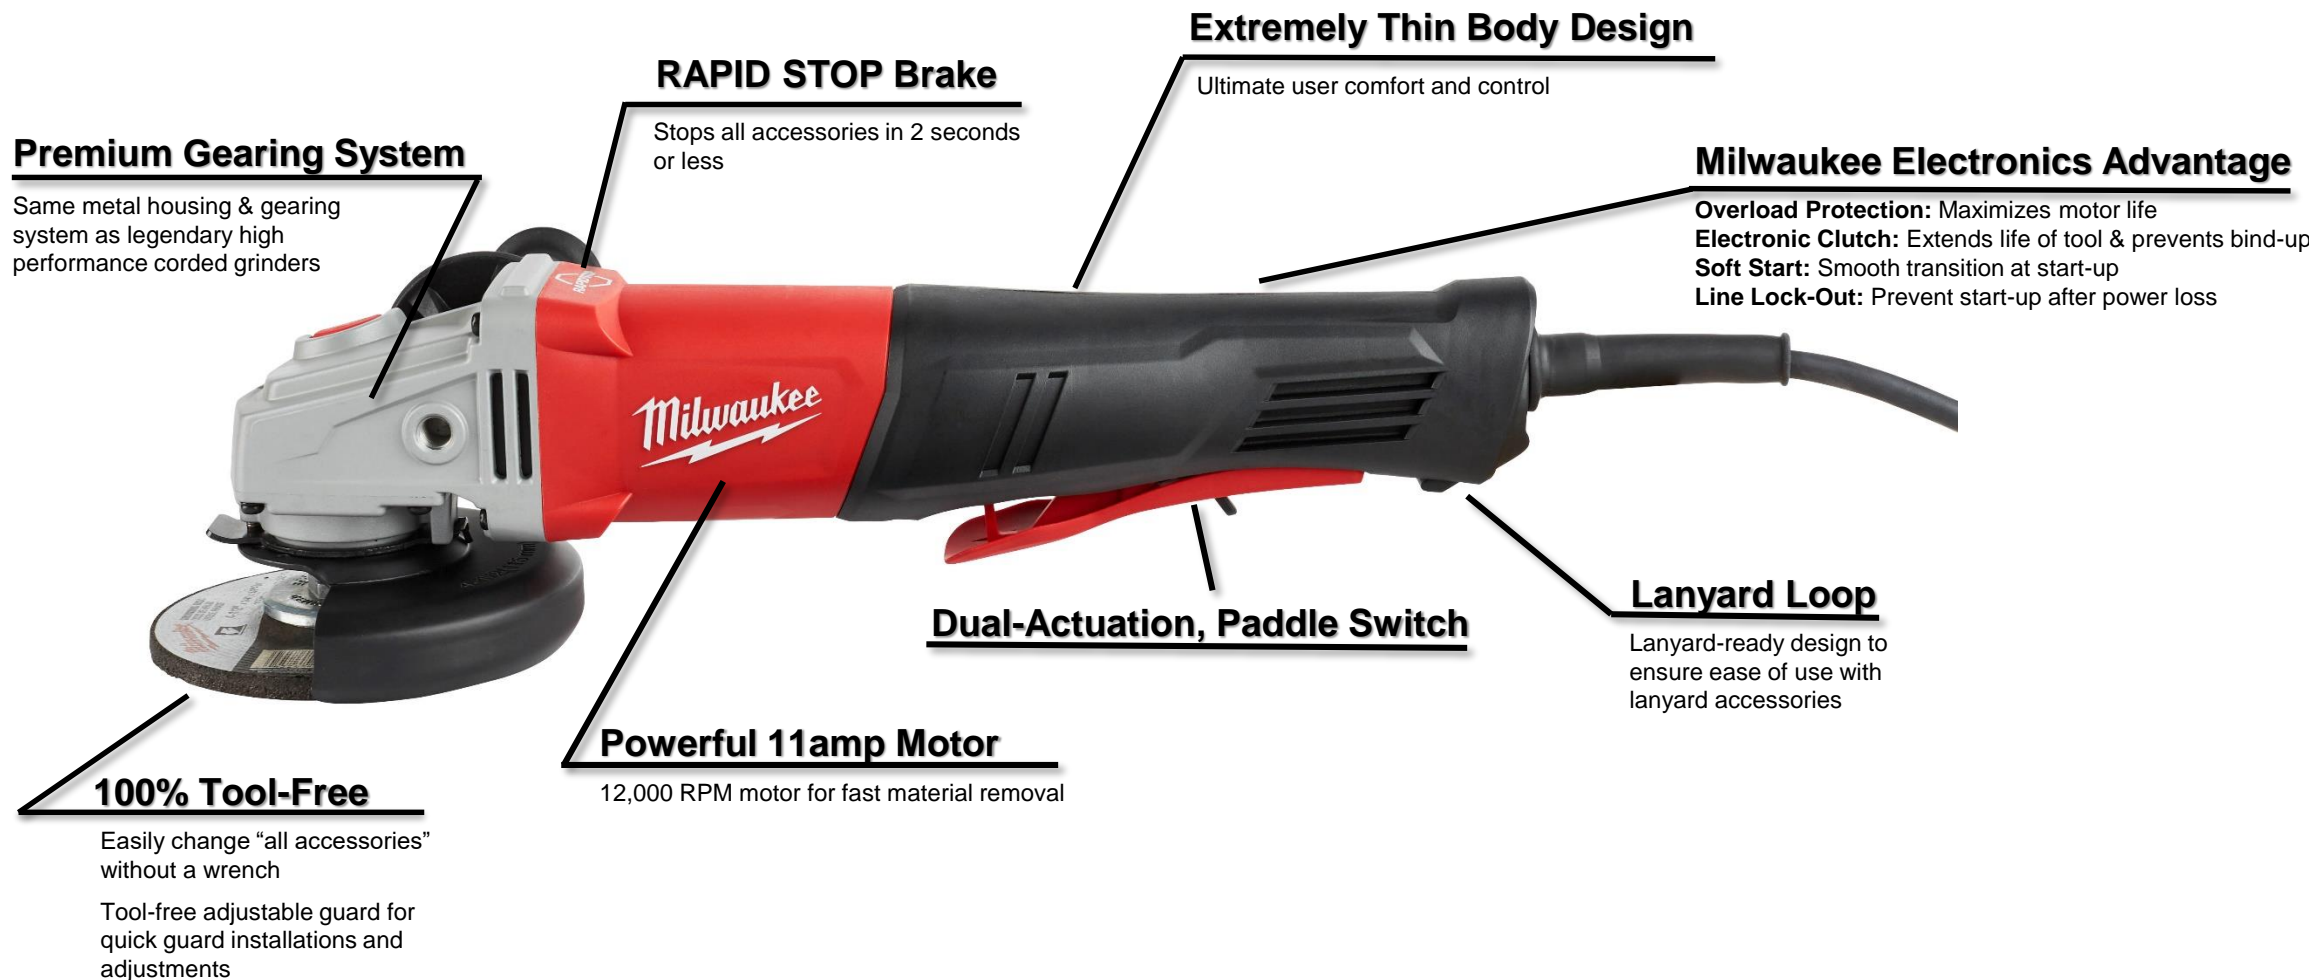

4-1/2" / 5" 11AMP BRAKING GRINDER

Tool Walkaround