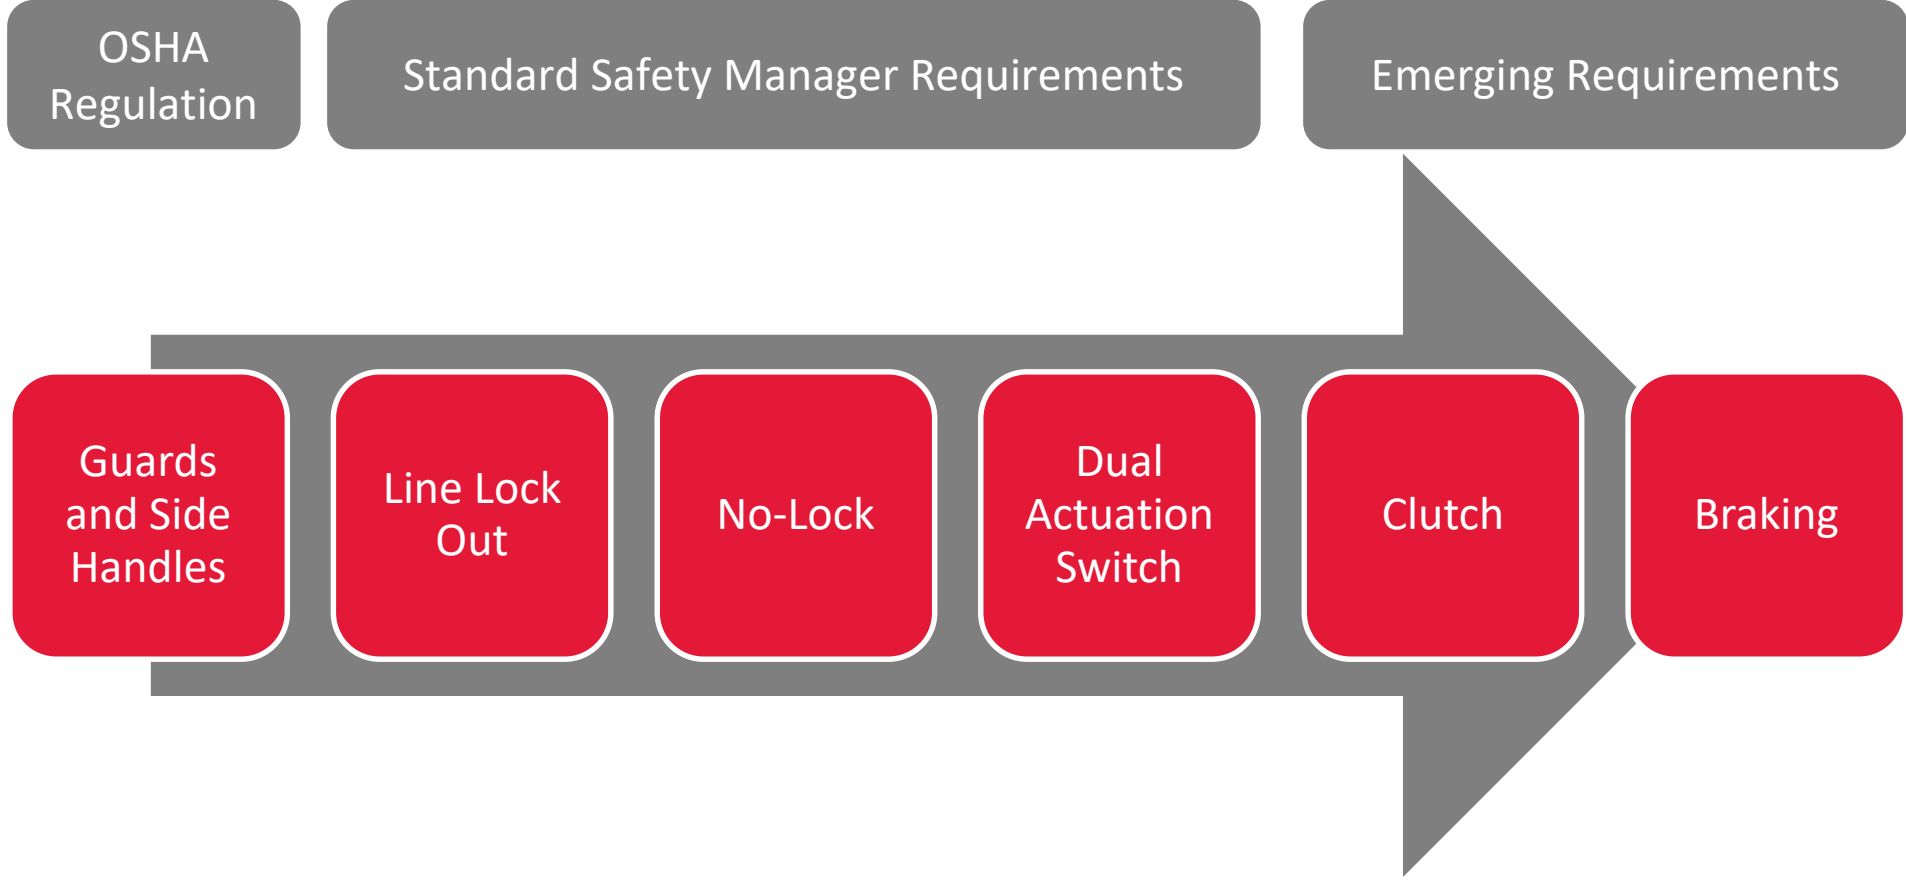

Milwaukee is committed to bringing products to market that not only meet, but exceed requirements for our users.