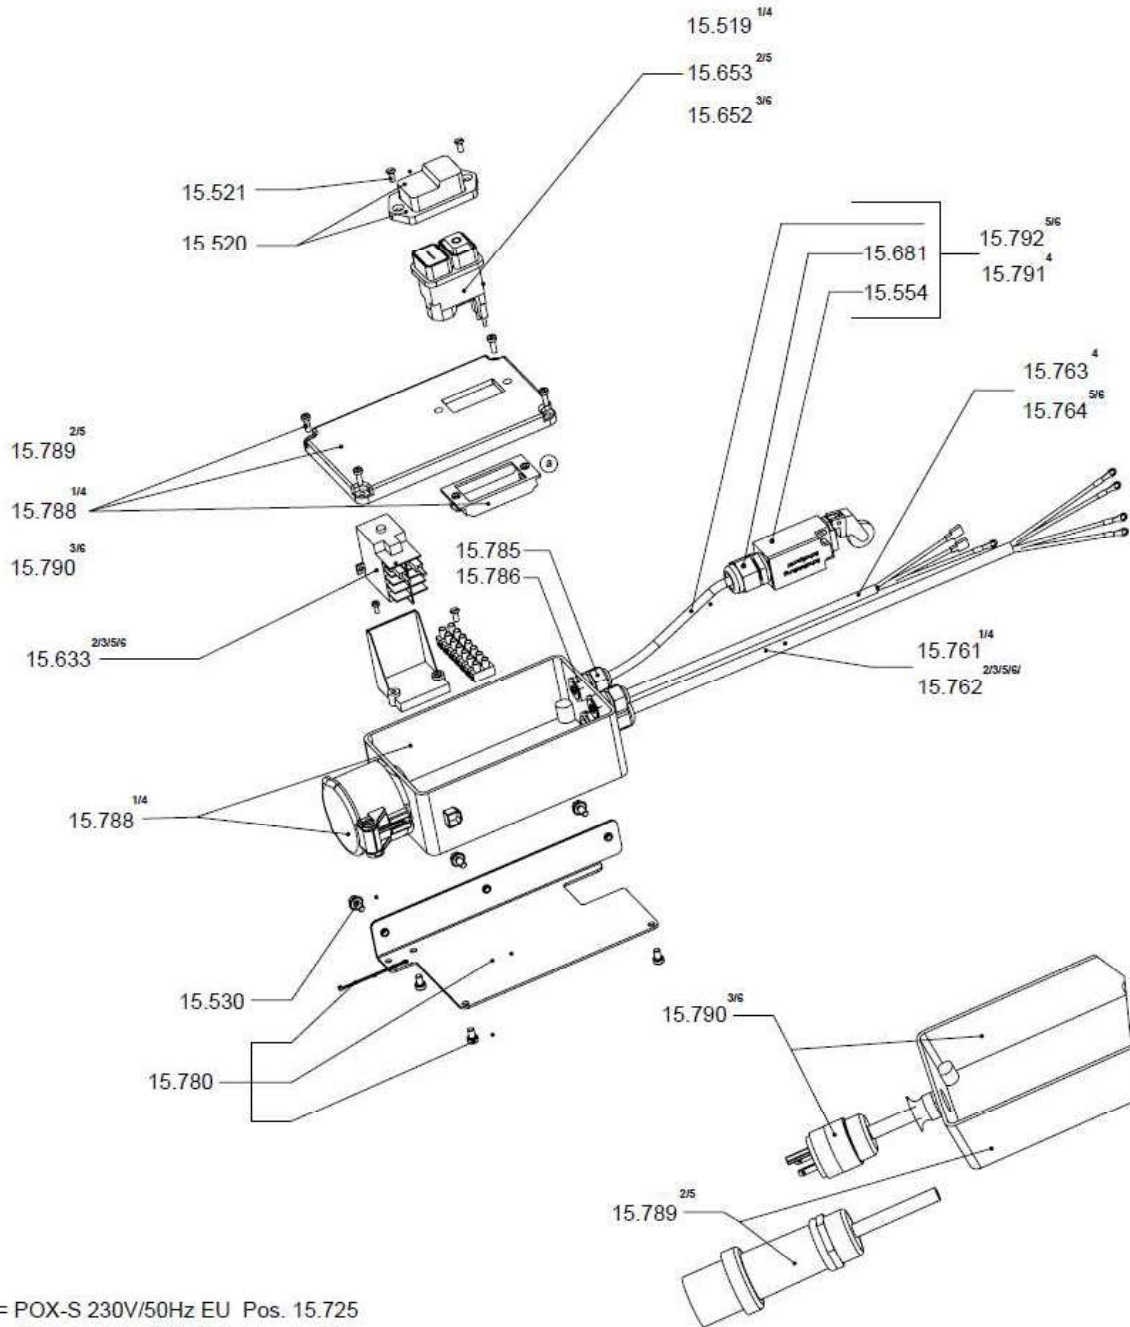

AOX S + POX S

- 1 = POX-S 230V/50Hz EU Pos. 15.725
- 2 = POX-S 110V/50Hz UK Pos. 15.721
- 3 = POX-S 120V
- 4 = AOX-S 230V/50Hz EU Pos. 15.722
- 5 = AOX-S 110V/50Hz UK Pos. 15.724
- 6 = AOX-S 120V/60Hz US Pos. 15.723

ⓐ Halterplatte Schalter verklebt
Switch bracket glued
Le support de l'interrupteur est collé

Please use Order No when searching for parts on www.taindustrial.com

Drawing Number	Order No	Description
1	24526	Motor cover
2	24528	DIN 7981 self-tapping screw
3a	20683	Rotor 230V
3b	20761	Rotor 230V
3c	20717	Rotor 110V
4	29544	Ball Bearing 608 2RS
5	24550	DIN 472 circlip 28x1,2
6	26121	Brush holder
7	26122	Carbon brush set
8	26123	DIN 1374 ppring bolt B4
9	26124	DIN 75000 screw M4x12
10	20762	Rectifier
11	24427	DIN 471 lock ring 10x1
12	26126	O-ring 22x2,5
13	24528	DIN 7981 self-tapping screw
14	24523	Ball Bearing 6001 2RS
15a	20684	Plate assy
15b	20764	Plate assy
15c	20684	Plate assy
16a	20685	Gear box
16b	20765	Gear box
16c	20685	Gear box
18	20716	Shaft with 2 pinions
21	24425	Ball Bearing 6003 2RS
22	20690	Mixing shaft
24	20691	Ball bearing 6203 2RS
25	20693	Spindle pivot
26	26019	DIN 988 shim ring 17/24x0,2
27	24577	DIN 1474 grooved pin 4x16
28	24556	Needle bearing HK 0810
29	20694	Needle bearing HK 1010
30	26040	Gear sealing
31	20695	Grease cover
32	20696	Closing nut
33	26139	Motor housing
34a	20697	Stator 230V
34b	20766	Stator 230V
34c	20718	Stator 110V
35	24540	DIN 7976 self-tapping screw 3,9x6
36	26137	Air conduction
15502	60369	Housing
15504	50088	Self locking screw M8x16
15505	60185	Wheel solid rubber
15506	50038	DIN 125 washer A21
15507	50000	DIN 94 Splint 4x40
15508	60371	Carrier RMI50 for POX-S/AOX-S
15511	50088	Self locking screw M8x16
15512	61116	Cable tie L 295mm
15514	60375	Basic housing
15519	60379	Under voltage switch AOX/POX
15520	60380	Cover