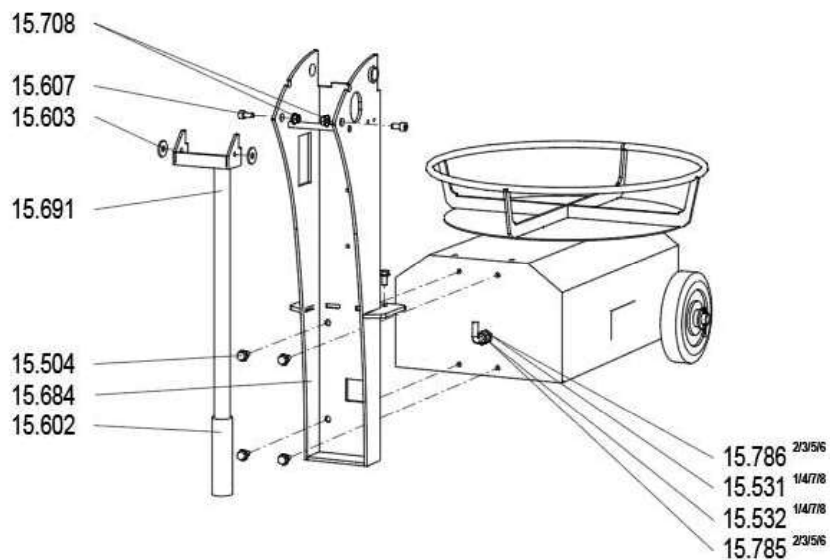

AOX S + POX S

- ¹ = POX-S 230V/50Hz EU
- ² = POX-S 110V/50Hz UK
- ³ = POX-S 120V/60Hz US
- ⁴ = AOX-S 230V/50Hz EU
- ⁵ = AOX-S 110V/50Hz UK
- ⁶ = AOX-S 120V/60Hz US
- ⁷ = AOX-S 230V/60Hz
- ⁸ = POX-S 230V/60Hz