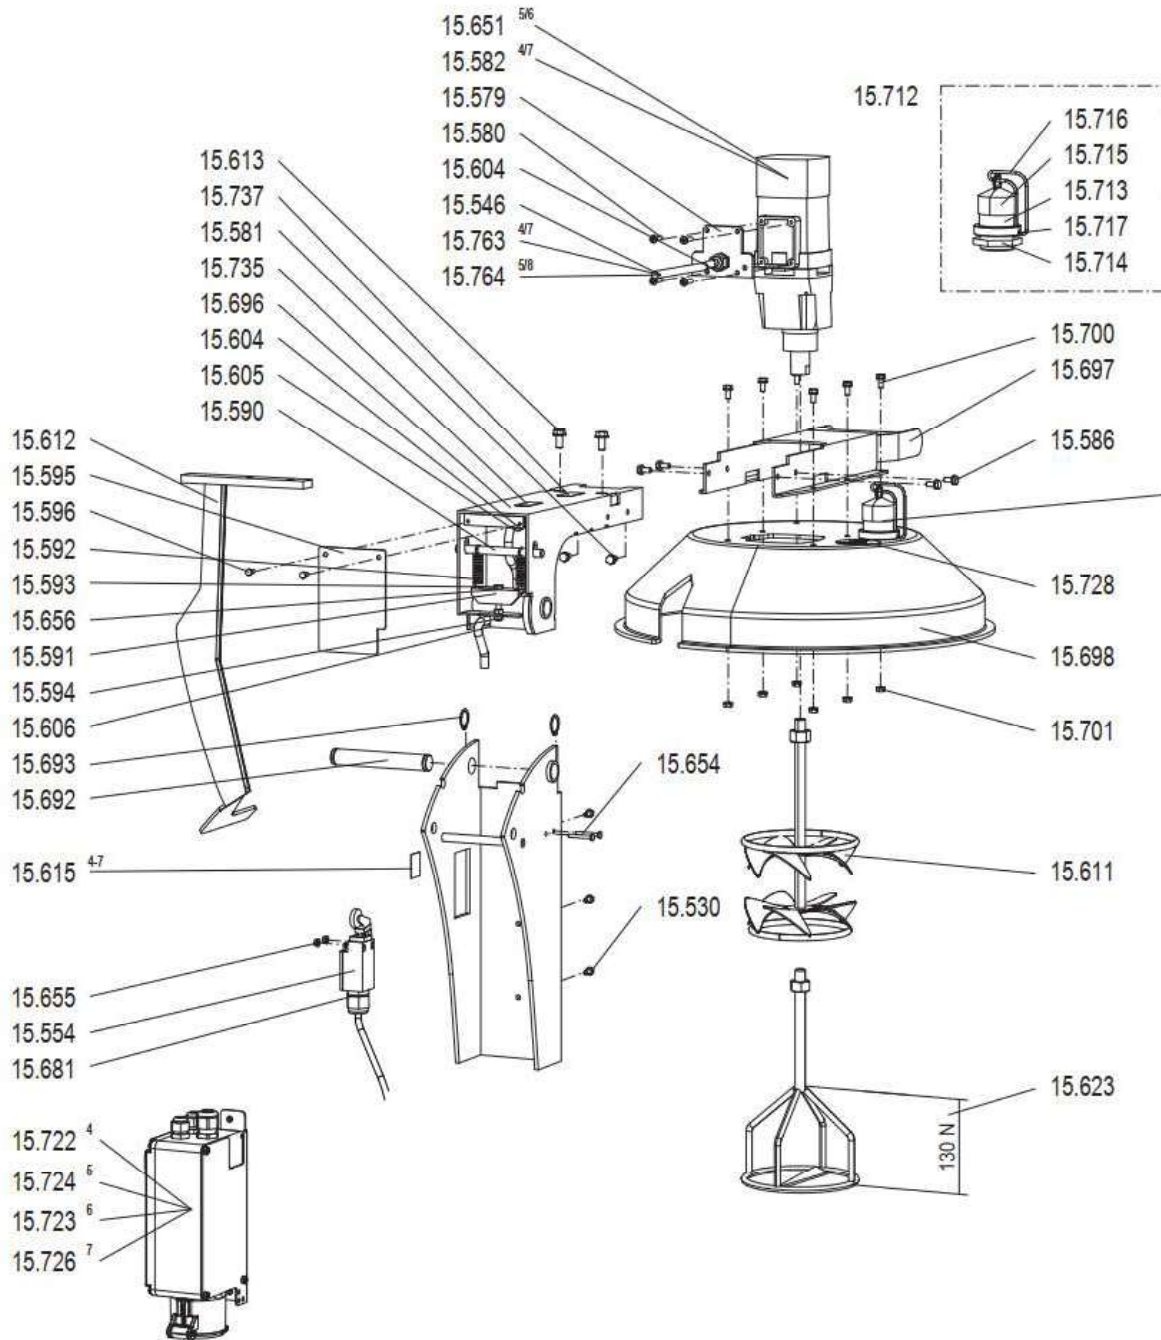

AOX S + POX S

- ⁴ = AOX-S 230V/50Hz EU
- ⁵ = AOX-S 110V/50Hz UK
- ⁶ = AOX-S 120V/60Hz US
- ⁷ = AOX-S 230V/60Hz