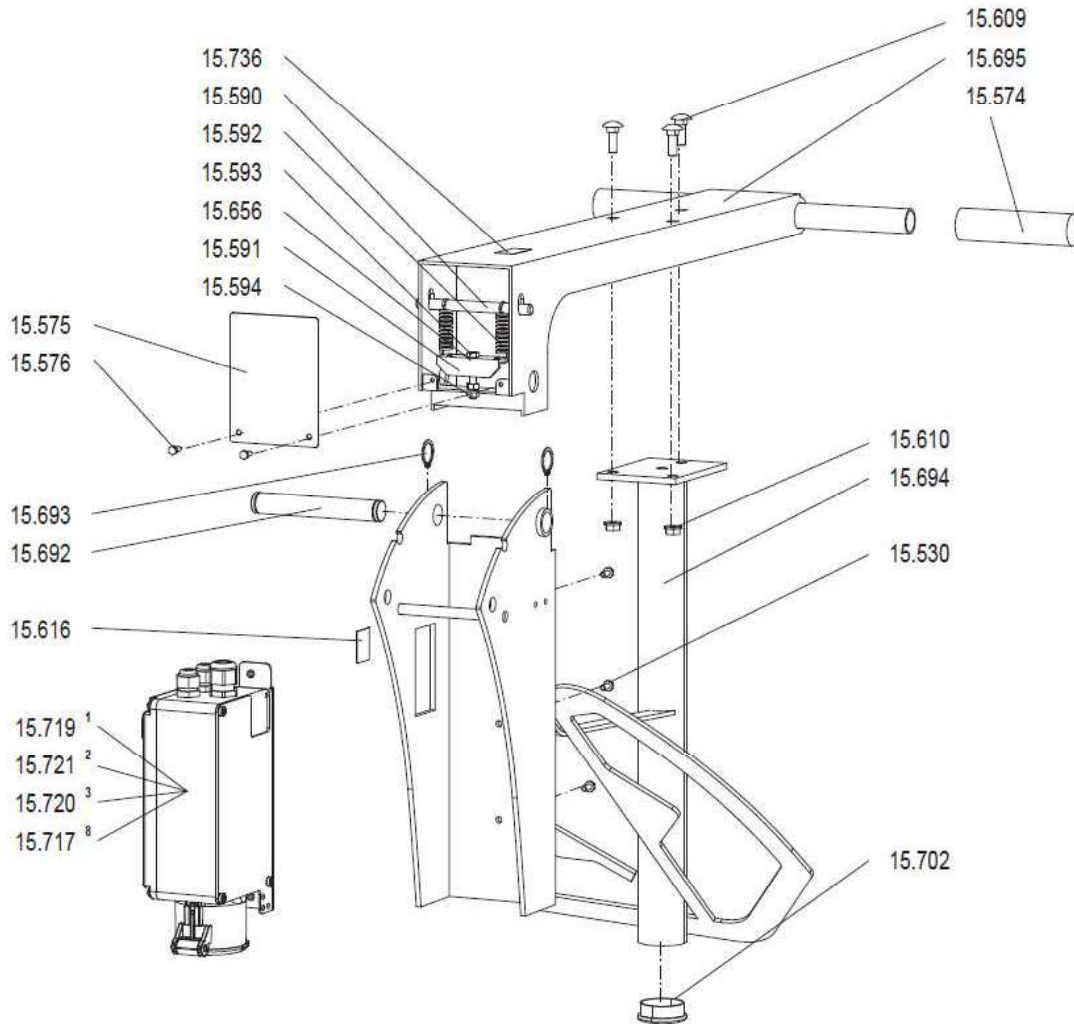

AOX S + POX S

- ¹ = POX-S 230V/50Hz EU
- ² = POX-S 110V/50Hz UK
- ³ = POX-S 120V/60Hz US
- ⁸ = POX-S 230V/60Hz