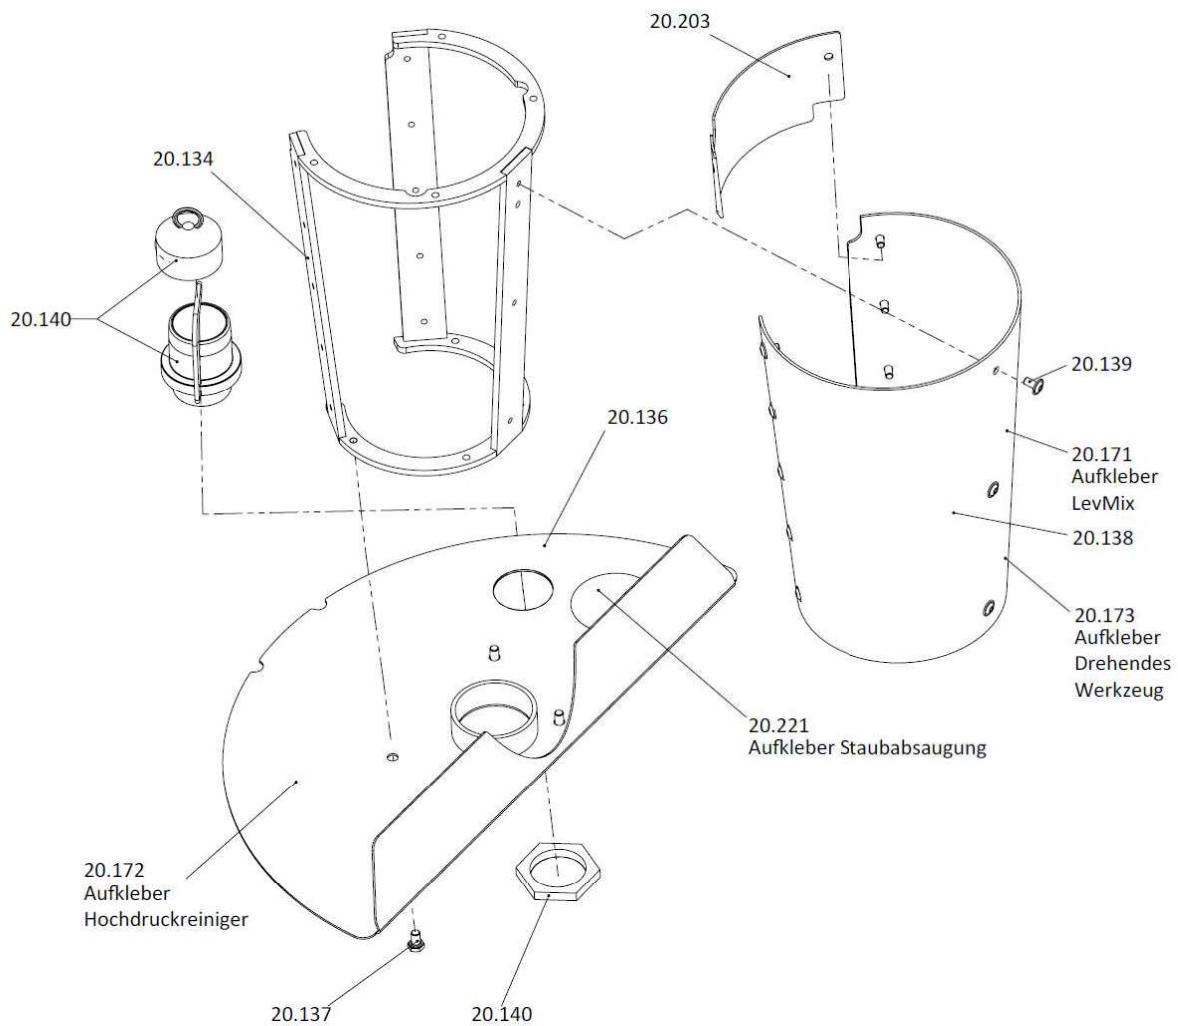

LevMix

08.09.2022 Seite 7/12

LevMix

¹ = EU230V
² = CH230V
³ = US110V

Please use Order No when searching for parts on www.taindustrial.com

Drawing Number	Order No	Description
1	21042	Screw 4x16 Tx20
2	21302	Motor cover
3	21045	Screw M6x16 Tx30
21	21143	Carbon brush set 230V
21	21221	Carbon brush set 110V
22	21064	Brush holder 230V
22	21175	Brush holder 110V
24	21077	Motor housing
26	21150	Stator 230V
26	21222	Stator 110V ET
27	21044	Screw 3,5x70/25 Tx15
28	21127	Baffle plate
29	21012	Rectifier
30	21013	Air Outlet
31	21097	Rubber sleeve
32	21100	Ball Bearing 608 2RS C3
33	21136	DIN 988 shim ring 12x18x1
34	21101	Ball Bearing 6001 2RS C3
35	21147	Rotor 230V
35	21219	Rotor 110V
37	21096	O-ring
39	21083	Mixing shaft 5/8"x16UN
40	21099	Ball Bearing 6204-2RSH
41	50406	DIN 471 lock ring 20x1,2
42	21098	Ball Bearing 6002 2RS C3
43	21090	DIN 988 shim ring 15/21x1
45	21088	Circlip 15x1,5 AS
46	21091	DIN 6885 feather key AB5x5x8,5
47	50414	DIN 472 circlip 47x1,75
48	21093	Dust cover
49	21092	Felt ring
52	21130	Gear assy
54	21237	Ball Bearing 626 ZZ
55	21129	Middle shaft
57	21103	Screw 4x8
58	21055	O-ring
59	21014	Acoustic foam
60	21148	Plate assy
61	21290	Gear compl.
62	21043	Screw 4x55/20 Tx20
63	49521	Hexafix coupling with sleeve
65	21109	Plug
67	21312	DIN 7993 circlip A12
68	21311	DIN 988 Shim Ring12/18x1
69	21310	Gear shaft Z10 17mm
70	21313	Gear z40 17mm
71	21363	Gear box
73	21266	Gear knob
999	21120	Grease for gearbox 80ml
20101	60111	Trolley LevMix
20102	60112	Swivel caster