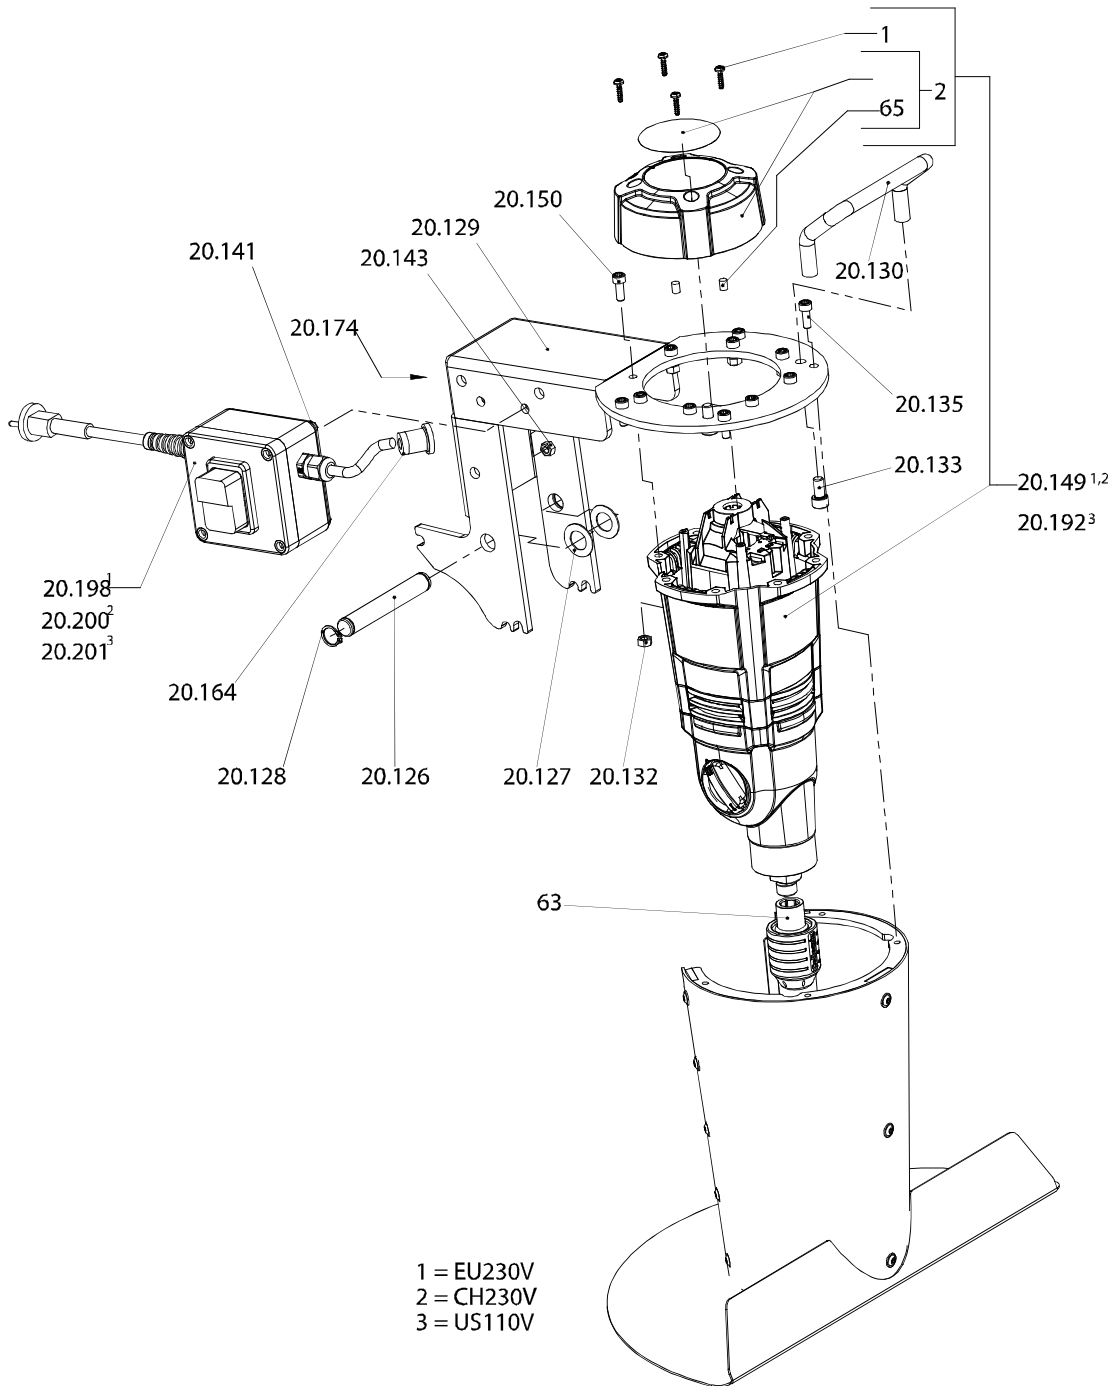

LevMix

08.09.2022 Seite 7/12

LevMix

¹ = EU230V
² = CH230V
³ = US110V

Please use Order No when searching for parts on www.taindustrial.com

Drawing Number	Order No	Description
1	21042	Screw 4x16 Tx20
2	21302	Motor cover
3	21045	Screw M6x16 Tx30
21	21143	Carbon brush set 230V
21	21221	Carbon brush set 110V
22	21064	Brush holder 230V
22	21175	Brush holder 110V
24	21077	Motor housing
26	21150	Stator 230V
26	21222	Stator 110V ET
27	21044	Screw 3,5x70/25 Tx15
28	21127	Baffle plate
29	21012	Rectifier
30	21013	Air Outlet
31	21097	Rubber sleeve
32	21100	Ball Bearing 608 2RS C3
33	21136	DIN 988 shim ring 12x18x1
34	21101	Ball Bearing 6001 2RS C3
35	21147	Rotor 230V
35	21219	Rotor 110V
37	21096	O-ring
39	21083	Mixing shaft 5/8"x16UN
40	21099	Ball Bearing 6204-2RSH
41	50406	DIN 471 lock ring 20x1,2
42	21098	Ball Bearing 6002 2RS C3
43	21090	DIN 988 shim ring 15/21x1
45	21088	Circlip 15x1,5 AS
46	21091	DIN 6885 feather key AB5x5x8,5
47	50414	DIN 472 circlip 47x1,75
48	21093	Dust cover
49	21092	Felt ring
52	21130	Gear assy
54	21237	Ball Bearing 626 ZZ
55	21129	Middle shaft
57	21103	Screw 4x8
58	21055	O-ring
59	21014	Acoustic foam
60	21148	Plate assy
61	21290	Gear compl.
62	21043	Screw 4x55/20 Tx20
63	49521	Hexafix coupling with sleeve
65	21109	Plug
67	21312	DIN 7993 circlip A12
68	21311	DIN 988 Shim Ring12/18x1
69	21310	Gear shaft Z10 17mm
70	21313	Gear z40 17mm
71	21363	Gear box
73	21266	Gear knob
999	21120	Grease for gearbox 80ml
20101	60111	Trolley LevMix
20102	60112	Swivel caster