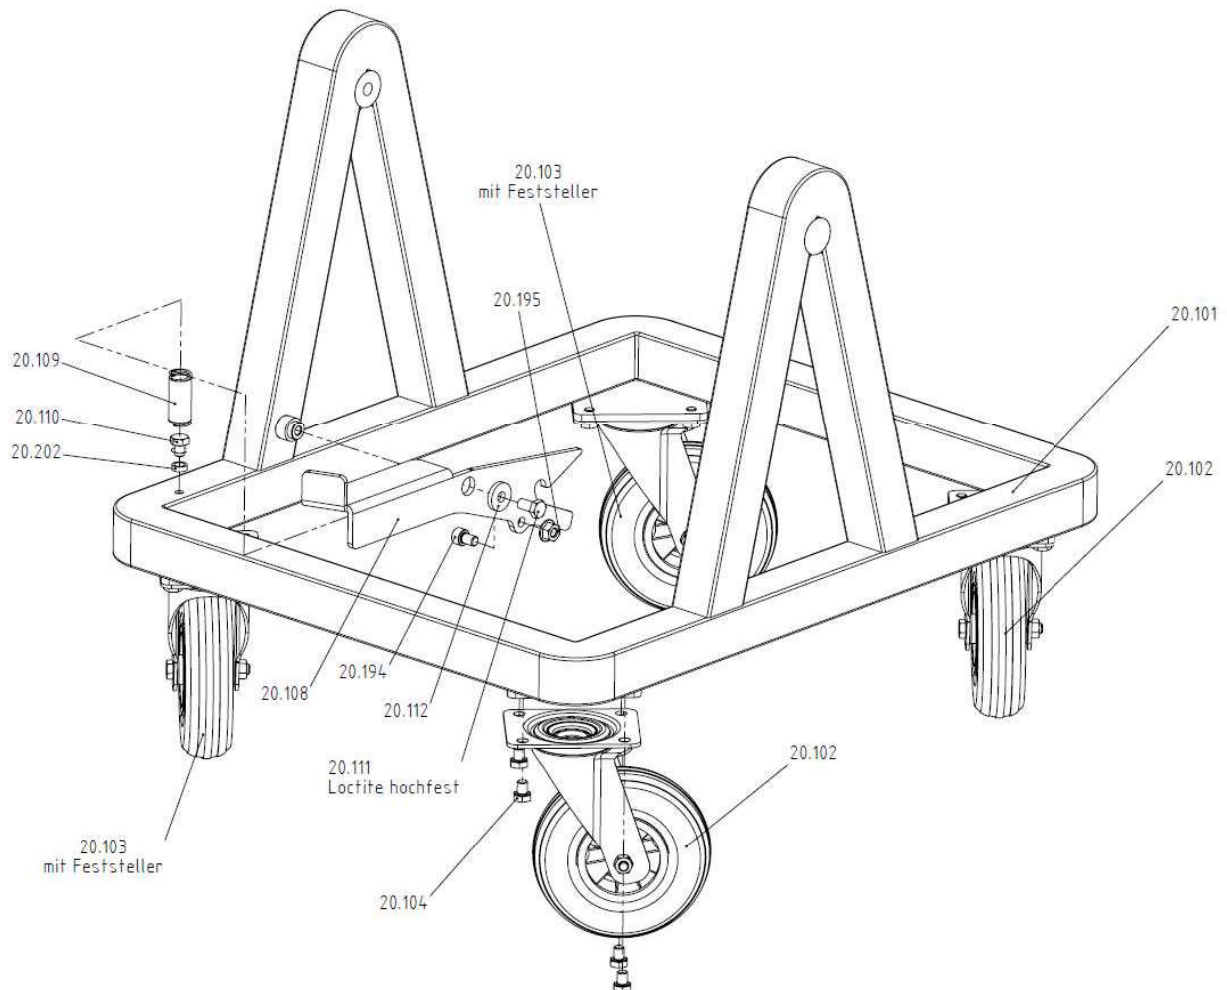

LevMix

08.09.2022 Seite 3/12