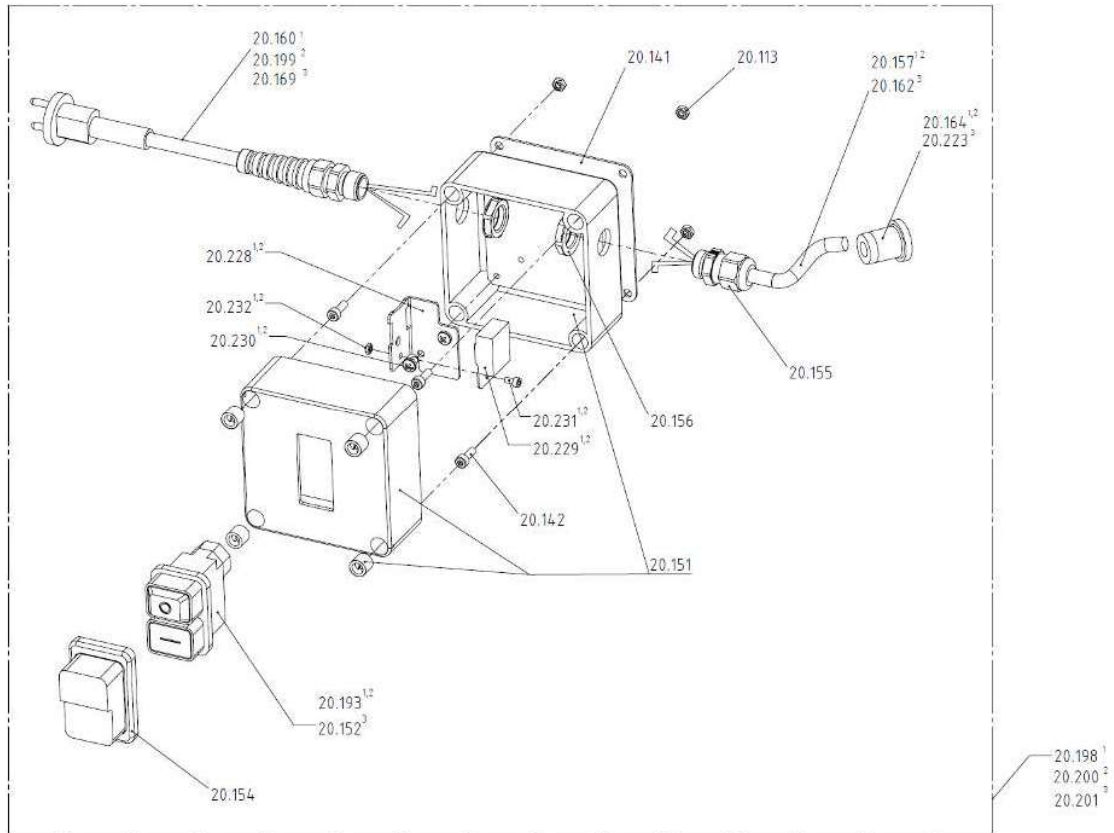

LevMix

08.09.2022 Seite 7/12

LevMix

¹ = EU230V
² = CH230V
³ = US110V

Please use Order No when searching for parts on www.taindustrial.com

Drawing Number	Order No	Description
1	21042	Screw 4x16 Tx20
2	21302	Motor cover
3	21045	Screw M6x16 Tx30
21	21143	Carbon brush set 230V
21	21221	Carbon brush set 110V
22	21064	Brush holder 230V
22	21175	Brush holder 110V
24	21077	Motor housing
26	21150	Stator 230V
26	21222	Stator 110V ET
27	21044	Screw 3,5x70/25 Tx15
28	21127	Baffle plate
29	21012	Rectifier
30	21013	Air Outlet
31	21097	Rubber sleeve
32	21100	Ball Bearing 608 2RS C3
33	21136	DIN 988 shim ring 12x18x1
34	21101	Ball Bearing 6001 2RS C3
35	21147	Rotor 230V
35	21219	Rotor 110V
37	21096	O-ring
39	21083	Mixing shaft 5/8"x16UN
40	21099	Ball Bearing 6204-2RSH
41	50406	DIN 471 lock ring 20x1,2
42	21098	Ball Bearing 6002 2RS C3
43	21090	DIN 988 shim ring 15/21x1
45	21088	Circlip 15x1,5 AS
46	21091	DIN 6885 feather key AB5x5x8,5
47	50414	DIN 472 circlip 47x1,75
48	21093	Dust cover
49	21092	Felt ring
52	21130	Gear assy
54	21237	Ball Bearing 626 ZZ
55	21129	Middle shaft
57	21103	Screw 4x8
58	21055	O-ring
59	21014	Acoustic foam
60	21148	Plate assy
61	21290	Gear compl.
62	21043	Screw 4x55/20 Tx20
63	49521	Hexafix coupling with sleeve
65	21109	Plug
67	21312	DIN 7993 circlip A12
68	21311	DIN 988 Shim Ring12/18x1
69	21310	Gear shaft Z10 17mm
70	21313	Gear z40 17mm
71	21363	Gear box
73	21266	Gear knob
999	21120	Grease for gearbox 80ml
20101	60111	Trolley LevMix
20102	60112	Swivel caster