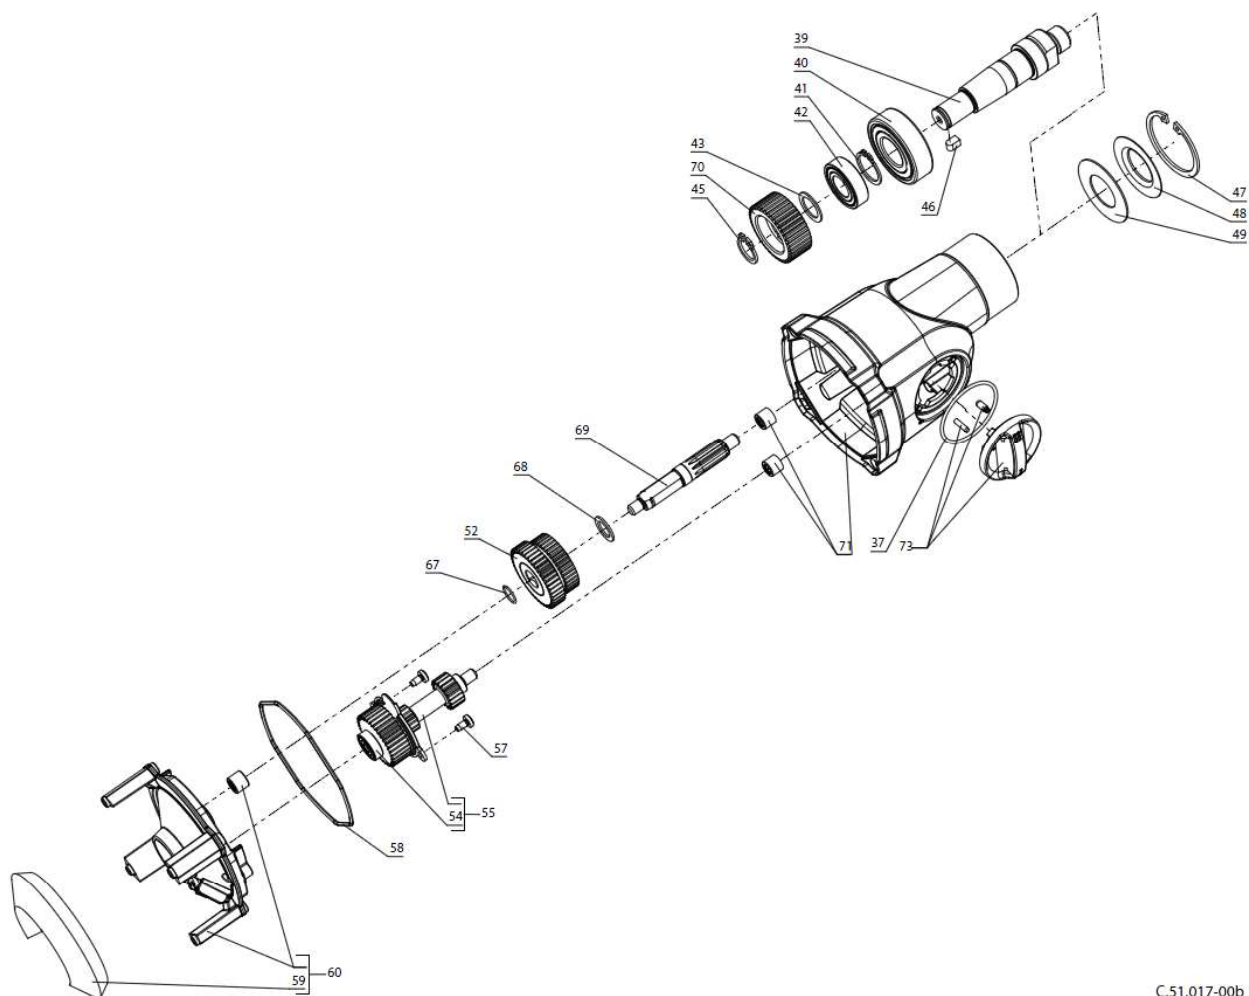

LevMix

C.51.017-00b