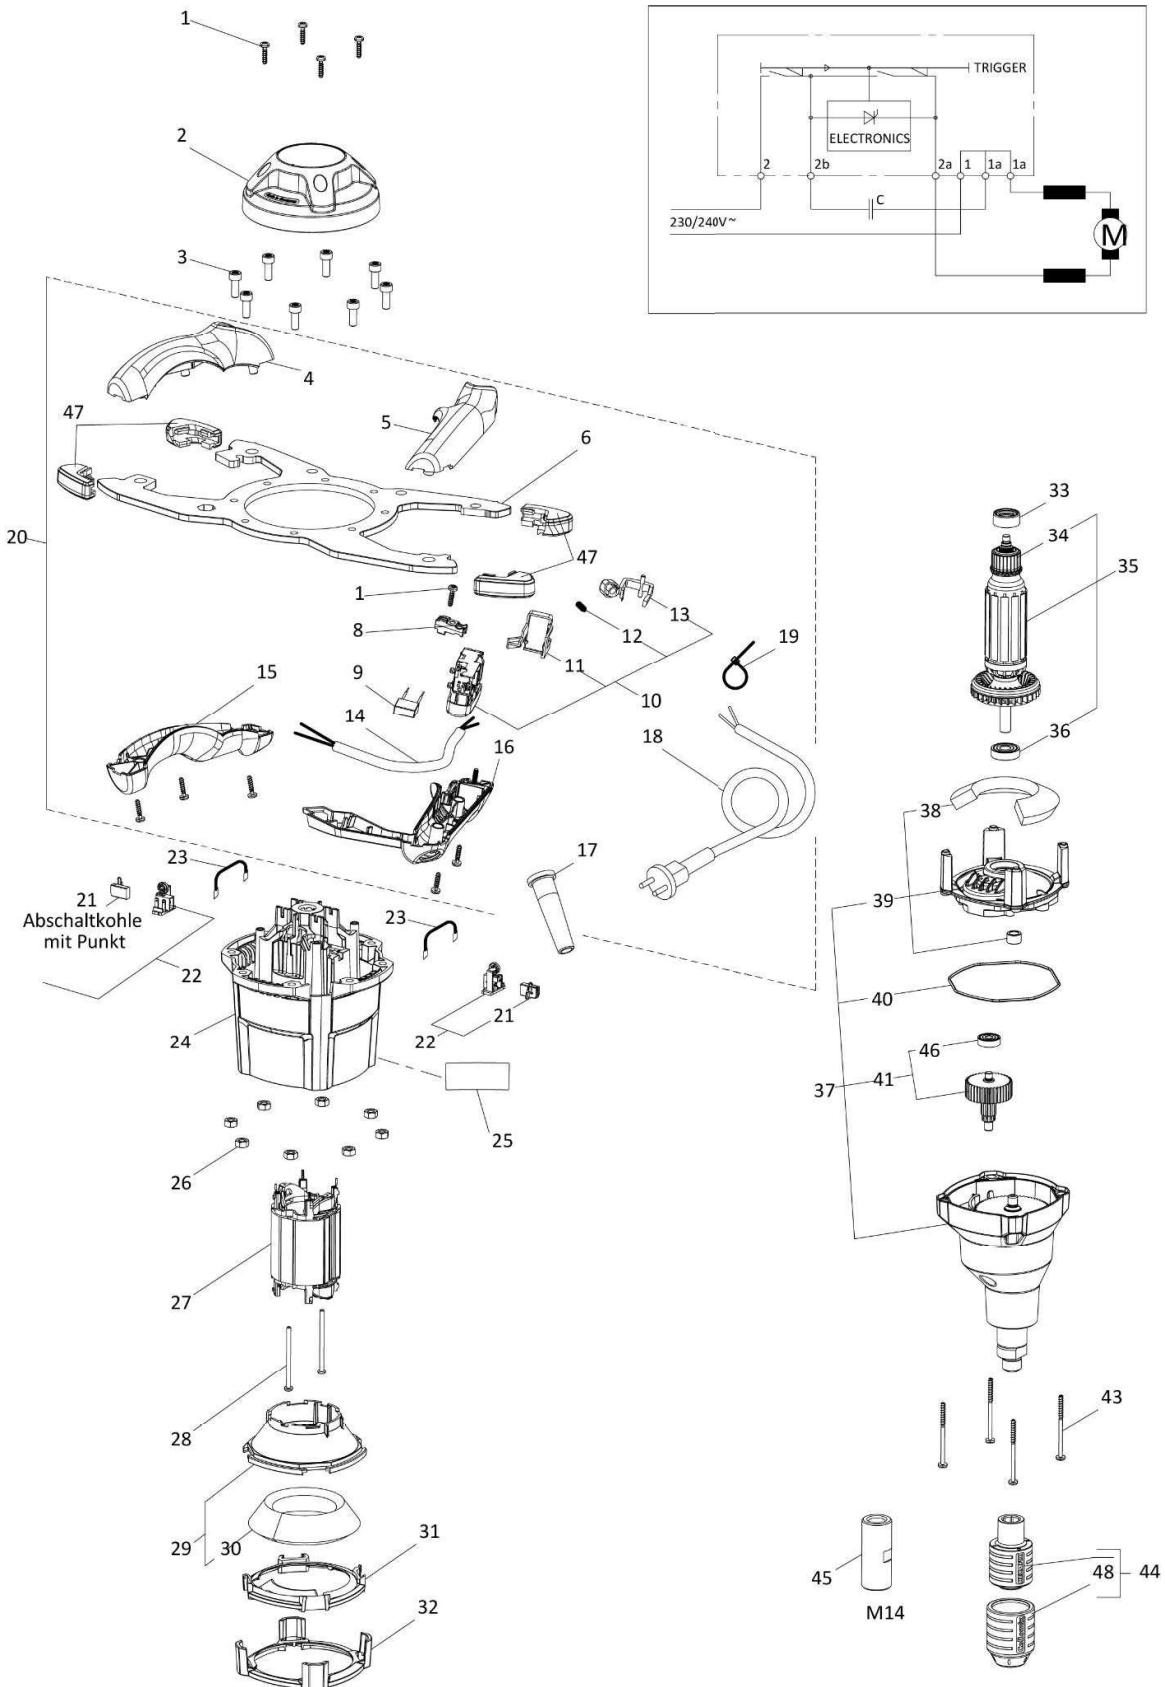

Xo1R, 110 + 230V

Please use Order No when searching for parts on [www.taindustrial.com](http://www.taindustrial.com)

Drawing Number	Order No	Description
1	21042	Screw 4x16 Tx20
2	21464	Motor cover
3	21045	Screw M6x16 Tx30
4	21392	Handle left top turquoise
5	21394	Handle right top turquoise
6	21068	Handle
7	21058	Screw 4x25 Tx20
8	21047	Strain relief
9	21035	Capacitor
10	21114	Switch assy 230V
10	21236	Switch assy 110V
11	21034	Clamp
12	21033	Spring
13	21032	Lever
14	21037	Cable switch 230V
14	21182	Cable switch 110V
15	21393	Handle left base turquoise
16	21395	Handle right base turquoise
17	21038	Cable sleeve 230V
17	21071	Cable sleeve 110V
18	23557	Mains cable 230V EU
18	27030	Mains cable 230V CH
18	27053	Mains cable 230V UK
18	21061	Mains cable 230V AU
18	27054	Mains cable 110V US
18	27035	Mains cable 110V UK
19	61117	Cable clip
20	21418	Handle 230V EU compl.
21	21076	Carbon brush set 230V
21	21217	Carbon brush set 110V
22	21040	Carbon brush with holder
22	21171	Carbon brushes with holder 110V
23	21039	Wire 230V
23	21181	Wire 110V
24	21001	Motor housing
25	21407	Logo sticker Xo1R
26	21046	Hexagon nut
27	21253	Stator 230V
27	21169	Stator 110V
28	21044	Screw 3,5x70/25 Tx15
29	21116	Baffle plate
30	21015	Acoustic foam
31	21263	Rectifier
32	21264	Air Outlet
33	21025	Rubber sleeve
34	21027	Ball Bearing 626 2RS C3
35	21252	Rotor 230V
35	21216	Rotor 110V
36	21028	Ball Bearing 609 2RS
37	21118	Gear compl.
38	21014	Acoustic foam

<b>Drawing Number</b>	<b>Order No</b>	<b>Description</b>
39	21074	Plate assy
40	21055	O-ring
41	21075	Middle shaft
43	21043	Screw 4x55/20 Tx20
44	49521	Hexafix coupling with sleeve
45	49583	Connector M14
46	21237	Ball Bearing 626 ZZ
47	21468	Rubber buffers set
48	49541	Protection sleeve Hexafix turquoise
999	21120	Grease for gearbox 80ml