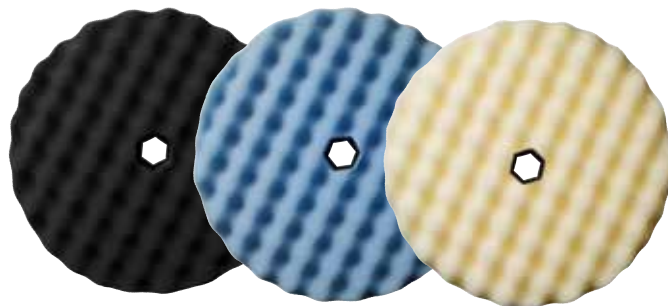

## More is better!

Introducing our updated foam buff pad line.

3M is changing the face of compounding and polishing. Again. Literally.

Our redesigned foam buff pads now have TWICE as many convolutes (peaks and valleys) as our previous generation pads. And what benefit does that provide?

- Smoother gliding with less chatter and drag
- Uniformly spreads compound with less smearing
- Less spatter and sling = less cleanup = less work

Part #	Description	Size	Items/Unit	Units/Case
<b>3M™ Perfect-It™ Paint Finishing System Compounding</b>				
05706 33284	3M™ Perfect-It™ Foam Compound Pad Quick Connect	8" 6"	1/Bag 1/Bag	6 6
05737	3M™ Perfect-It™ Foam Compounding Pad, Single Sided, Inset	8"	1/Bag	6
<b>3M™ Perfect-It™ Paint Finishing System Polish</b>				
Part #	Description	Size	Items/Unit	Units/Case
05707 33285	3M™ Perfect-It™ Foam Polishing Pad Quick Connect	8" 6"	1/Bag 1/Bag	6 6
05738	3M™ Perfect-It™ Foam Polishing Pad, Single Sided, Inset	8"	1/Bag	6
<b>3M™ Perfect-It™ Paint Finishing System Swirl Elimination</b>				
Part #	Description	Size	Items/Unit	Units/Case
05708 33286	3M™ Perfect-It™ Ultrafine Foam Polishing Pad Quick Connect	8" 6"	1/Bag 1/Bag	1/Bag 1/Bag
05733	3M™ Perfect-It™ Ultrafine Foam Polishing Pad, Single Sided, Inset	8"	1/Bag	6
<b>3M Brand</b>				
Part #	Description	Size	Items/Unit	Units/Case
05723	3M™ Foam Compounding Pad, Single Sided, Flat Back	8"	2/Bag	12
05725	3M™ Perfect-it™ Foam Polishing Pad, Single Sided, Flat Back	8"	2/Bag	12
05751	3M™ Perfect-it™ Ultrafine Foam Polishing Pad, Single Sided, Flat Back	8"	2/Bag	12