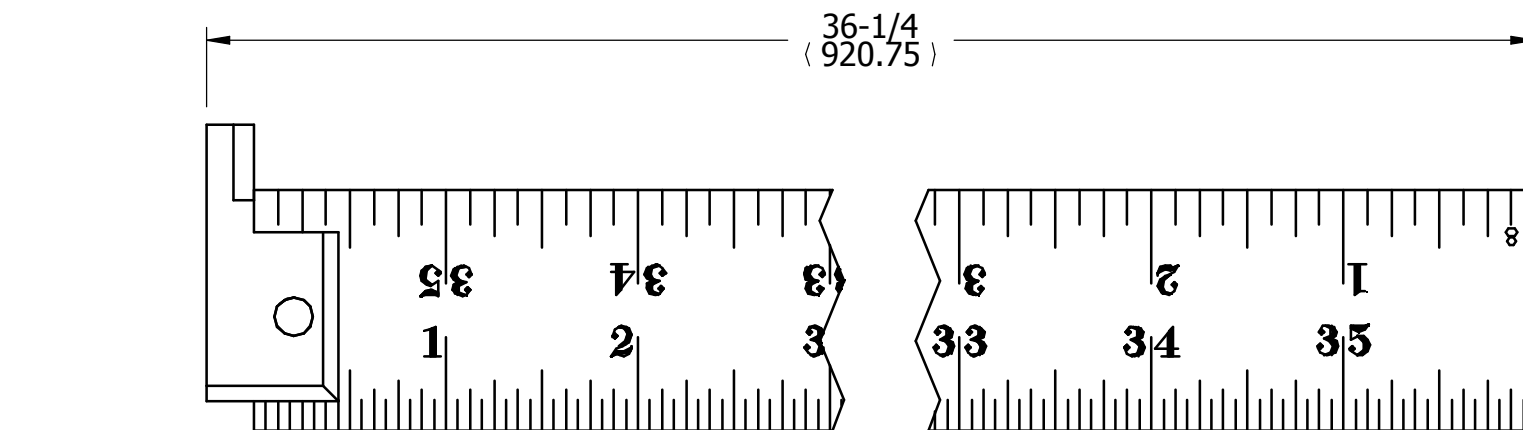

SH. 1  
OF 1

CAT NO

CH604R-36

CUSTOMER DIMENSIONS

DO NOT  
SEPARATE  
PRINT FROM  
WORK

LOT NO

OPER

TOOLS

REV	DESCRIPTION	DATE	BY
DR	DSP	CHK	DATE

CHROME  
TEMPERED STEEL  
HOOK RULE

THE L.S. STARRETT CO.  
ATHOL, MASS.

FRACTIONAL TOLERANCE +- 1/64 UNLESS OTHERWISE NOTED