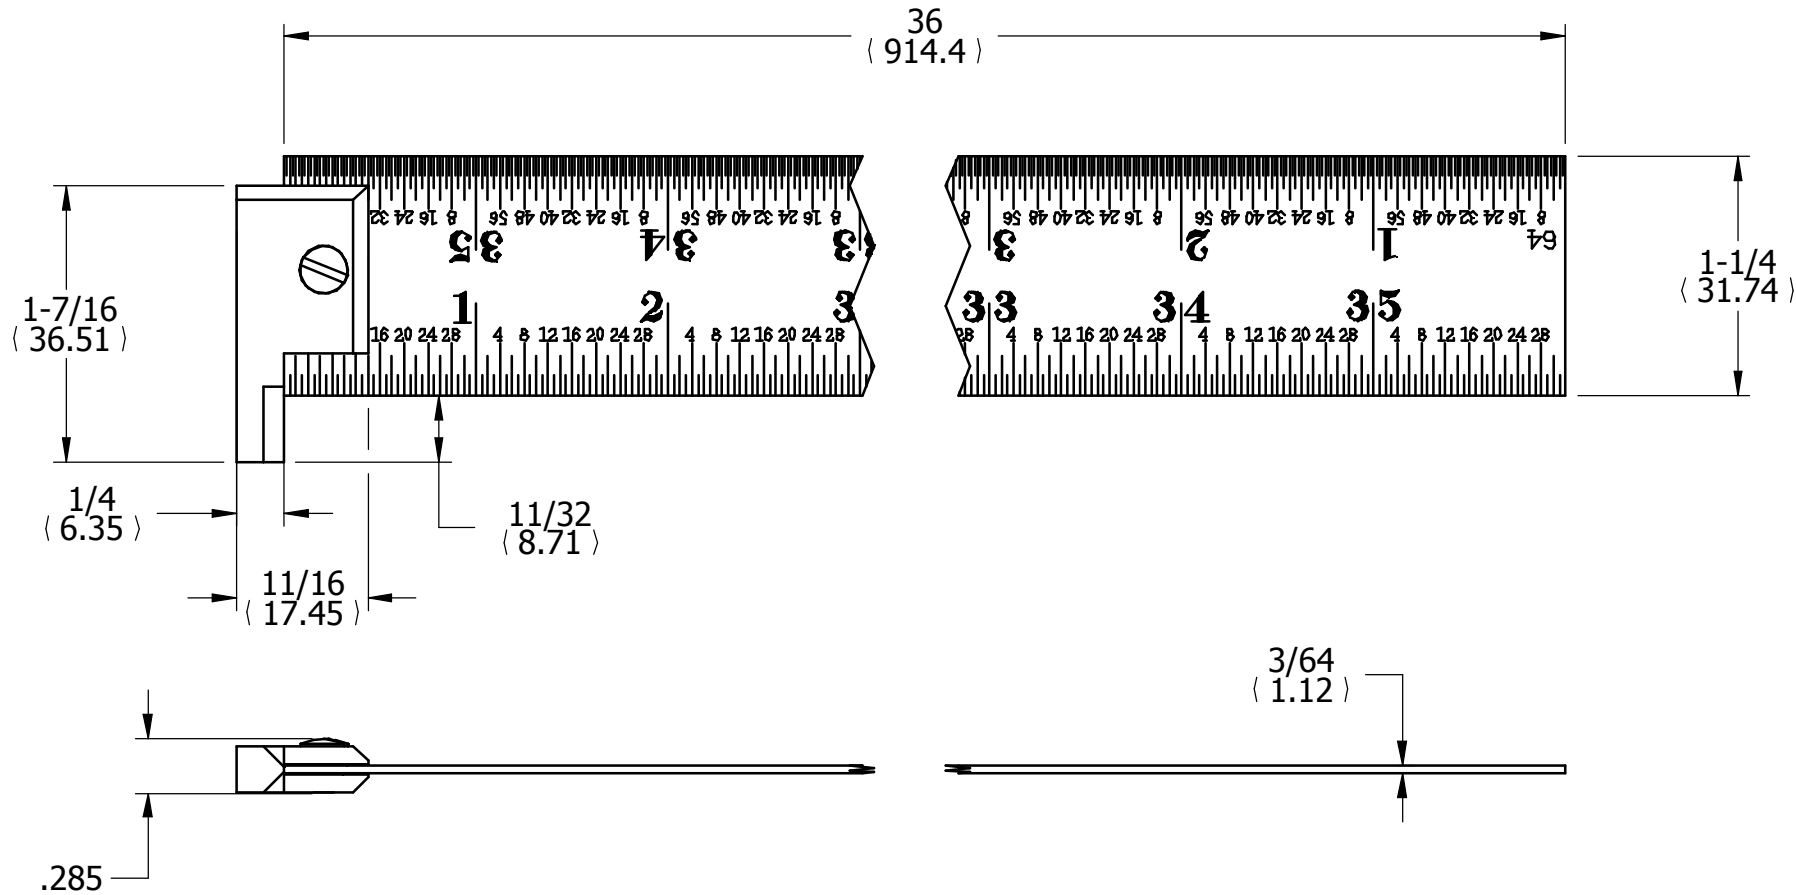

SH. 1  
OF 1

CAT NO

CH604R-36

CUSTOMER DIMENSIONS

DO NOT  
SEPARATE  
PRINT FROM  
WORK

LOT NO

OPER

TOOLS

REV	DESCRIPTION	DATE	BY
DR	DSP	CHK	DATE

CHROME  
TEMPERED STEEL  
HOOK RULE

THE L.S. STARRETT CO.  
ATHOL, MASS.

FRACTIONAL TOLERANCE +- 1/64 UNLESS OTHERWISE NOTED